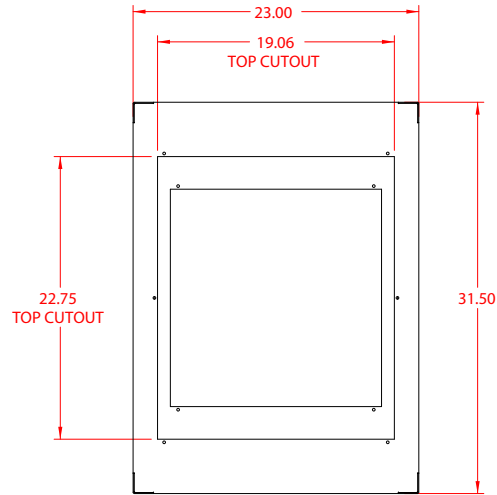

PART No. C2F194231

for more information visit
www.hammfg.com

Data subject to change without notice

Isometric drawing not to scale

CCR TAPPED RAILS NOT INCLUDED

TOP VIEW

L.S. VIEW

FRONT VIEW

R.S. VIEW

BOTTOM VIEW