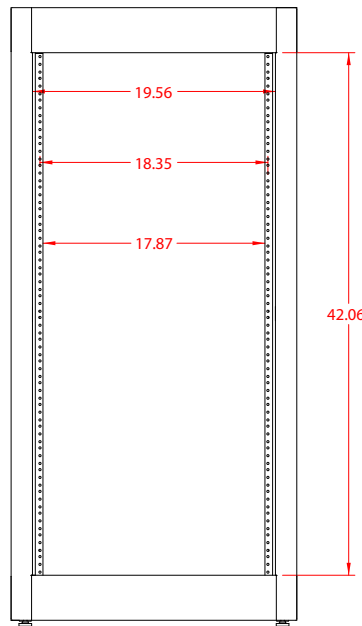

PART No. C2F194231

for more information visit
www.hammfg.com

Data subject to change without notice

Isometric drawing not to scale

CCR TAPPED RAILS NOT INCLUDED

TOP VIEW

L.S. VIEW

FRONT VIEW

R.S. VIEW

BOTTOM VIEW