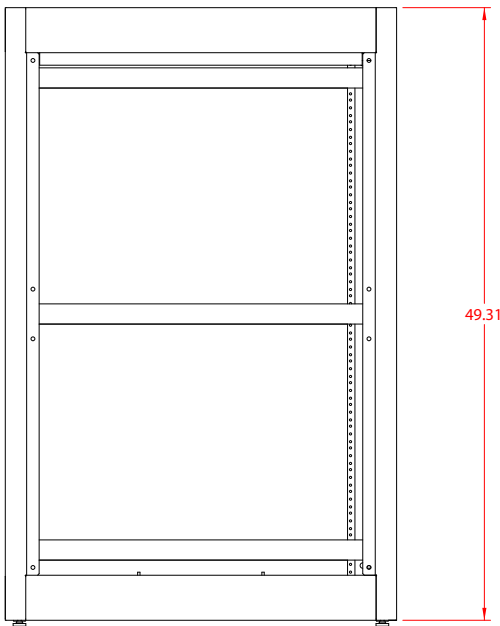

PART No. C2F194231

for more information visit
www.hammfg.com

Data subject to change without notice

Isometric drawing not to scale

CCR TAPPED RAILS NOT INCLUDED

TOP VIEW

L.S. VIEW

FRONT VIEW

R.S. VIEW

BOTTOM VIEW