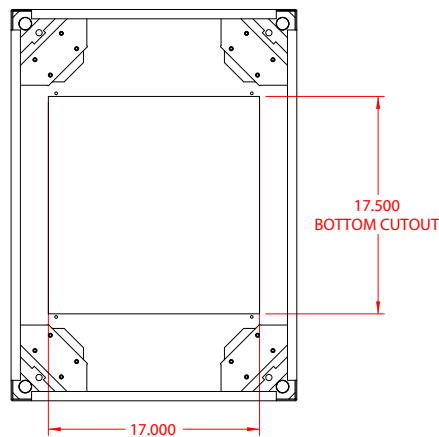

PART No. C2F194231

for more information visit
www.hammfg.com

Data subject to change without notice

Isometric drawing not to scale

CCR TAPPED RAILS NOT INCLUDED

TOP VIEW

L.S. VIEW

FRONT VIEW

R.S. VIEW

BOTTOM VIEW